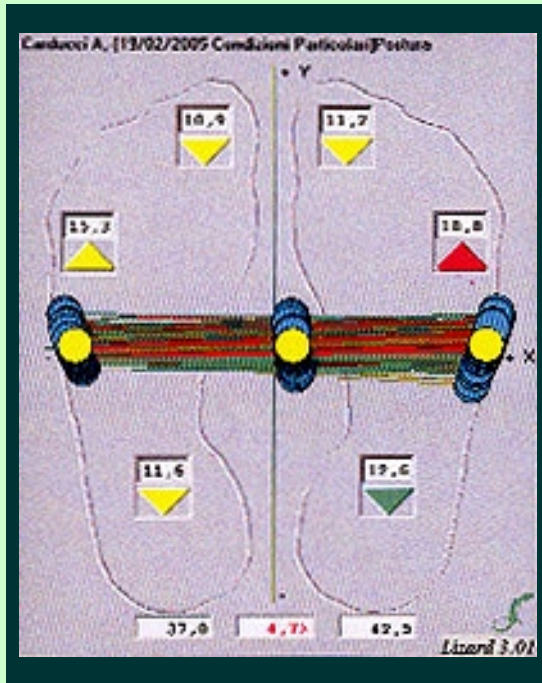

Siena University

Body balance test

The geopathies reduce the balance ability of the body, than the correct distribution of the body weight on the feet.

Test over a radiations source

Unbalance by side of 4,7 Kg.
Very confused oscillation on the right side of the body

Test out from the radiations source

Lower level of unbalance from 4,7 to 2,9 Kg.
Little oscillation less confused on the right side of the body

Test over the above radiations source shielded by Geo.De.

Unbalance reduced to 0,8 Kg.
Less difference between the points pairs.
The oscillation on the right side of the body is nearly disappeared