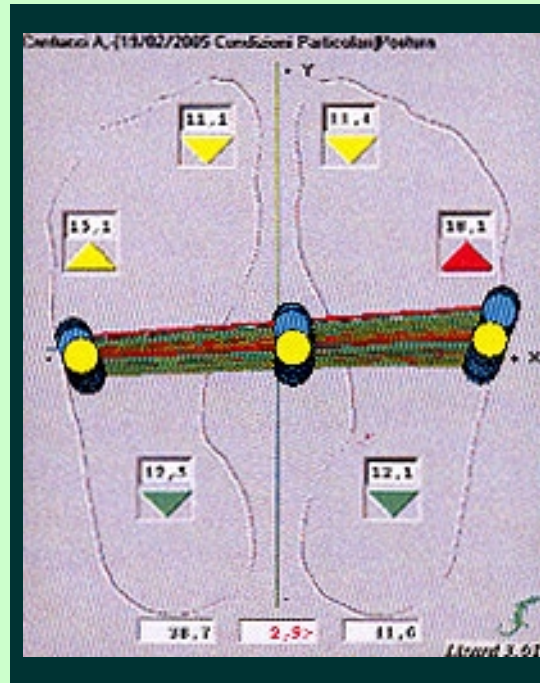

Siena University

Body balance test

The geopathies reduce the balance ability of the body, than the correct distribution of the body weight on the feet.

Test over a radiations source

Unbalance by side of 4,7 Kg.
Very confused oscillation on the right side of the body

Test out from the radiations source

Lower level of unbalance from 4,7 to 2,9 Kg.
Little oscillation less confused on the right side of the body

Test over the above radiations source shielded by Geo.De.

Unbalance reduced to 0,8 Kg.
Less difference between the points pairs.
The oscillation on the right side of the body is nearly disappeared