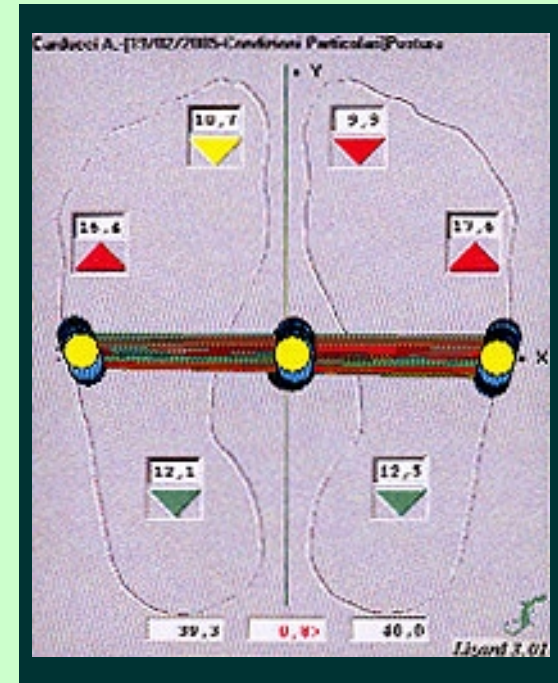

Siena University

Body balance test

The geopathies reduce the balance ability of the body, than the correct distribution of the body weight on the feet.

Test over a radiations source

Unbalance by side of 4,7 Kg.
Very confused oscillation on the right side of the body

Test out from the radiations source

Lower level of unbalance from 4,7 to 2,9 Kg.
Little oscillation less confused on the right side of the body

Test over the above radiations source shielded by Geo.De.

Unbalance reduced to 0,8 Kg.
Less difference between the points pairs.
The oscillation on the right side of the body is nearly disappeared